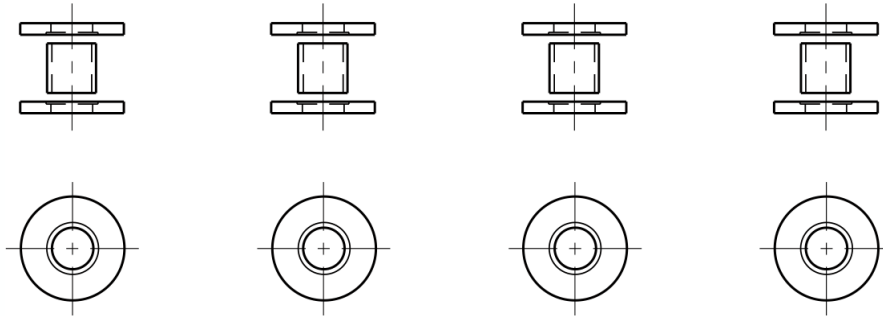

## POLE INSULATION FOR WIDE FLANGE POLES WITH BASE PLATE, FOR 4 FOUNDATION BOLTS M30

### SPECIFICATIONS

Breakdown voltage: Insulating washers 19  
kV/mm

Breakdown voltage: Insulating sleeves 12  
kV/mm