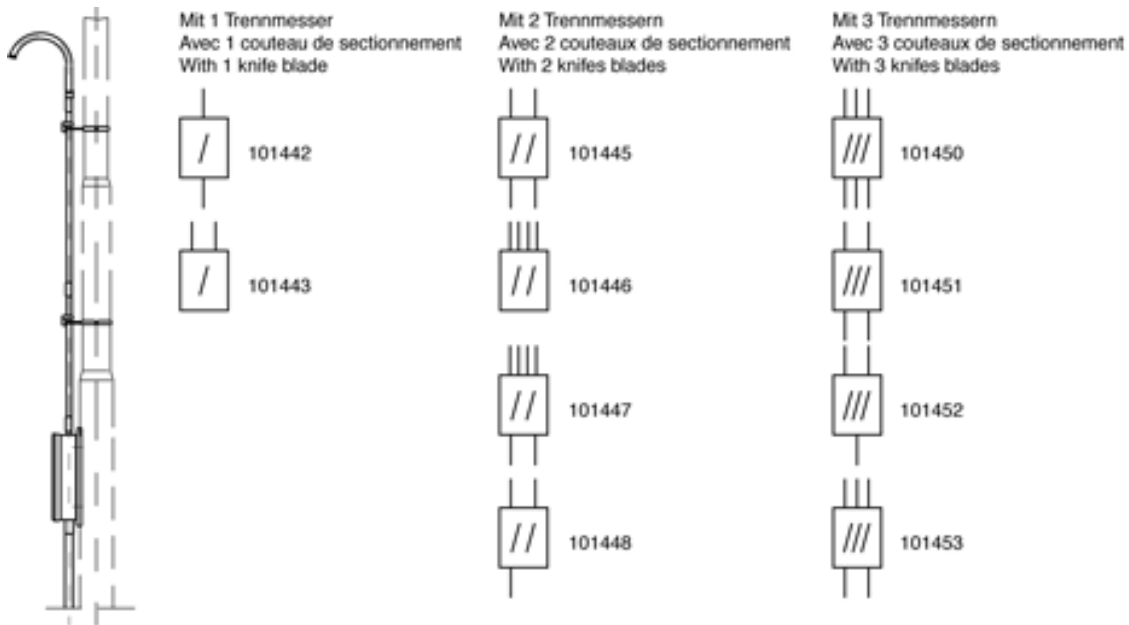

101442

SWITCH CABINETS, WITH 1 KNIFE BLADE, 1 ENTRY/1 EXIT

COMMENTS

- Attachment to round pole
- Clamp for round pole, part no. C1139-...
(to be ordered separately)

PART LIST

1	B1513-01
2	300498
1	C1285-01
1	C1285-02
1	C1286-01
1	300821
1	300823
1	E2560-01
2	300586
2	351001
2	352336
2	350494
1	E2561-01
1	300591