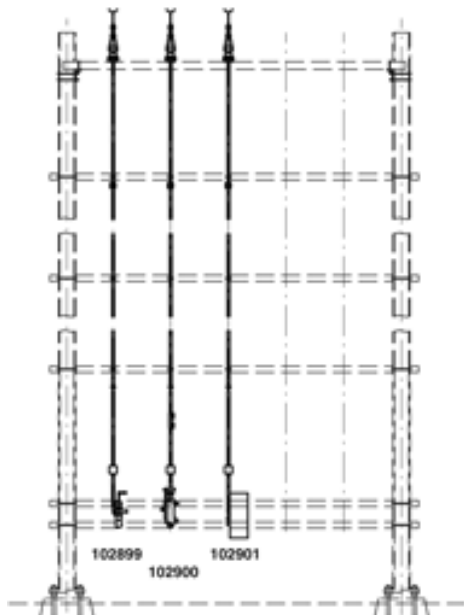

102899

**DISCONNECT SWITCH COMPLETE DUPLEX WITH MANUAL OPERATING
GEAR TO DISCONNECT SUPPORT STRUCTURE, DUPLEX 3.6 KV WITH
SWITCH DRIVE LIFTING 75/120 MM (MANUAL) TO DISCONNECT SUPPORT
STRUCTURE**

COMMENTS

- When ordering please indicate the looking, operating voltage, to size number plate and numbering
- Indication sign On-Off for switch drive lifting 75/120 mm to be ordered separately
- The attachment material to the disconnect support structure is included
- Detailed installation plans can be requested for each delivery of this assemblies
- Additional assemblies with disconnect switch Alpha to disconnect support structure on request

PART LIST

1	B0898-01
1	E3291-01
1	B1179-01
1	C1890-01
1	D2530-01
1	C2012-01
3	D2532-02
1	D2930-01
1	301663