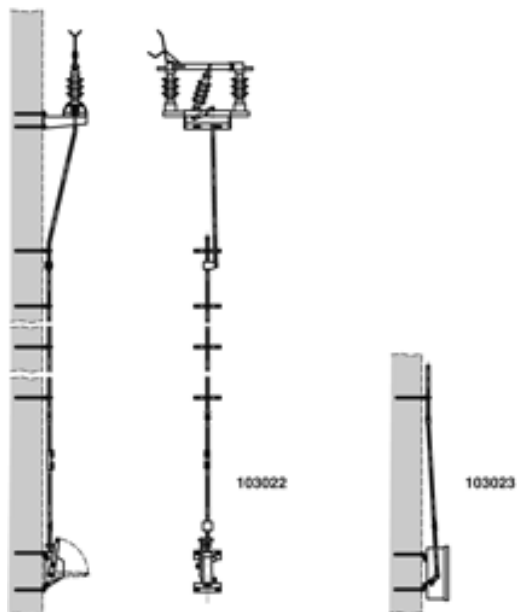

103022

**DISCONNECT SWITCH COMPLETE ALPHA 36 KV WITH MANUAL
OPERATING GEAR, CROSSWISE, PARALLEL TO WALL, VERTICAL SINGLE
BRAKE DISCONNECT SWITCH 36 KV WITH SWITCH DRIVE LIFTING 120 MM
/MANUAL WITH LOCKING**

COMMENTS

- When ordering please indicate the looking, operating voltage, to size number plate and numbering
- Attachment material for bracket for disconnect switch and bracket for switch drive to wall on request
- Detailed installation plans can be requested for each delivery of this assemblies
- Additional assemblies crosswise, to wall on request