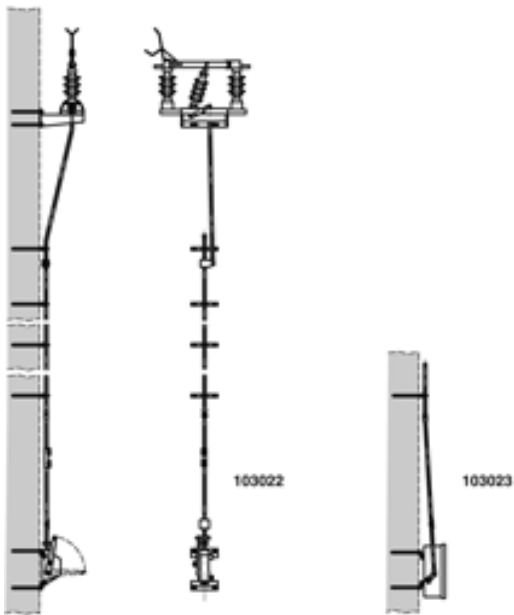

103023

**DISCONNECT SWITCH COMPLETE ALPHA 36 KV WITH MANUAL  
OPERATING GEAR, CROSSWISE, PARALLEL TO WALL, VERTICAL SINGLE  
BRAKE DISCONNECT SWITCH 36 KV WITH SWITCH DRIVE ELECTRICAL  
MOUNTING 120 MM DAPANEL**

**COMMENTS**

- When ordering please indicate the looking, operating voltage, to size number plate and numbering
- Attachment material for bracket for disconnect switch and bracket for switch drive to wall on request
- Detailed installation plans can be requested for each delivery of this assemblies
- Additional assemblies crosswise, to wall on request