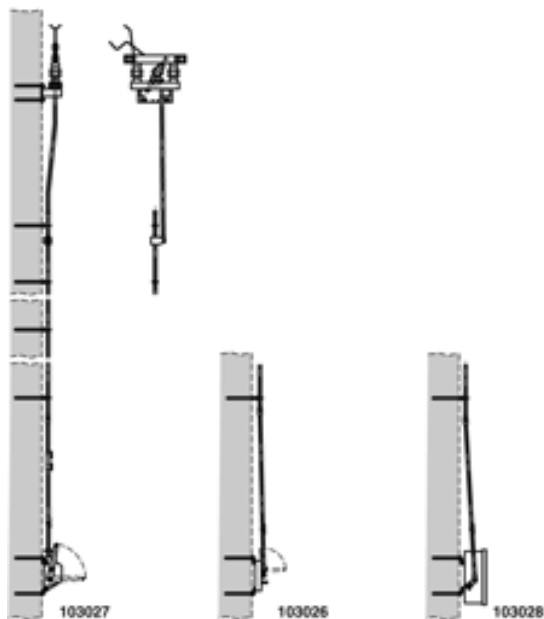

## DISCONNECT SWITCH COMPLETE DUPLEX WITH MANUAL OPERATING GEAR, PARALLEL TO WALL, DUPLEX 3.6 KV WITH SWITCH DRIVE LIFTING 75/120 MM (MANUAL) PARALLEL TO WALL

### COMMENTS

- When ordering please indicate the looking, operating voltage, to size number plate and numbering
- Indication sign On-Off for switch drive lifting 75/120 mm to be ordered separately
- Attachment material for bracket for disconnect switch and bracket for switch drive to wall on request
- Detailed installation plans can be requested for each delivery of this assemblies
- Additional assemblies crosswise, to wall on request

### PART LIST

1	B0898-01
1	D2939-01
1	B1179-01
2	E2712-01
1	C1891-01
1	D2530-01
1	C2013-01
4	D2532-04
1	301663