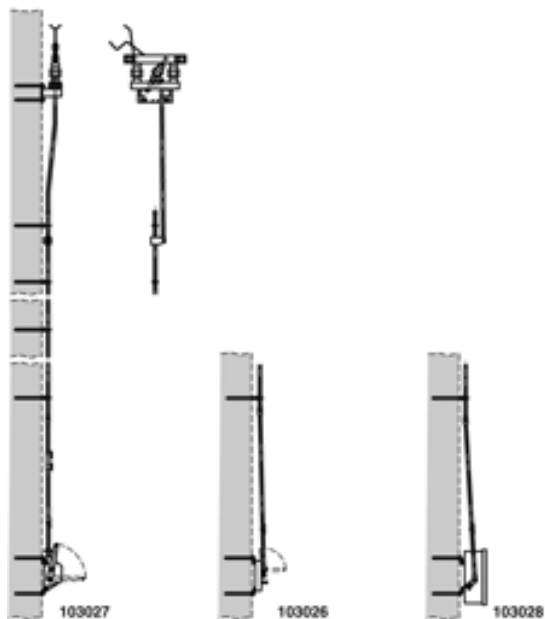

103028

**DISCONNECT SWITCH COMPLETE DUPLEX WITH MANUAL OPERATING  
GEAR, PARALLEL TO WALL, DUPLEX 3.6 KV WITH SWITCH DRIVE  
ELECTRICAL LIFTING 120 MM PARALLEL TO WALL**

**COMMENTS**

- When ordering please indicate the looking, operating voltage, to size number plate and numbering
- Indication sign On-Off for switch drive lifting 75/120 mm to be ordered separately
- Attachment material for bracket for disconnect switch and bracket for switch drive to wall on request
- Detailed installation plans can be requested for each delivery of this assemblies
- Additional assemblies crosswise, to wall on request

**PART LIST**

1	B0898-01
1	D2939-01
1	301842
2	E2712-01
1	C1891-02
1	D2530-01
1	C2013-01
4	D2532-04