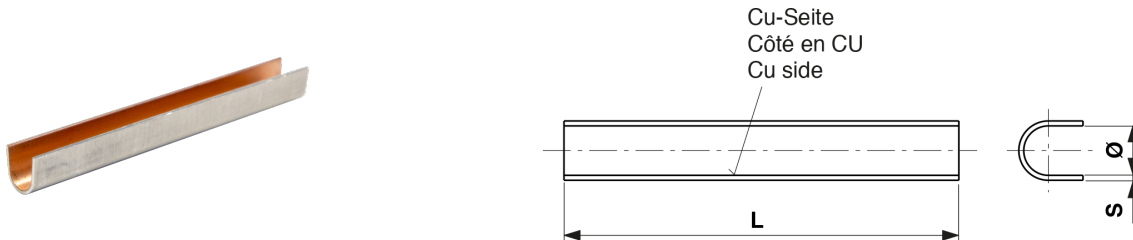

301309

**PROTECTION SLEEVE ALCU FOR MESSENGER CABLE NON INSULATED  
FOR CABLE 70 MM<sup>2</sup> (7 SINGLE WIRES)**

**DIMENSIONS**

Ø: 10.600 mm

L: 130 mm

S: 1.500 mm

**MATERIAL AND WEIGHT**

Material: AlCu

Weight: 0.045 kg