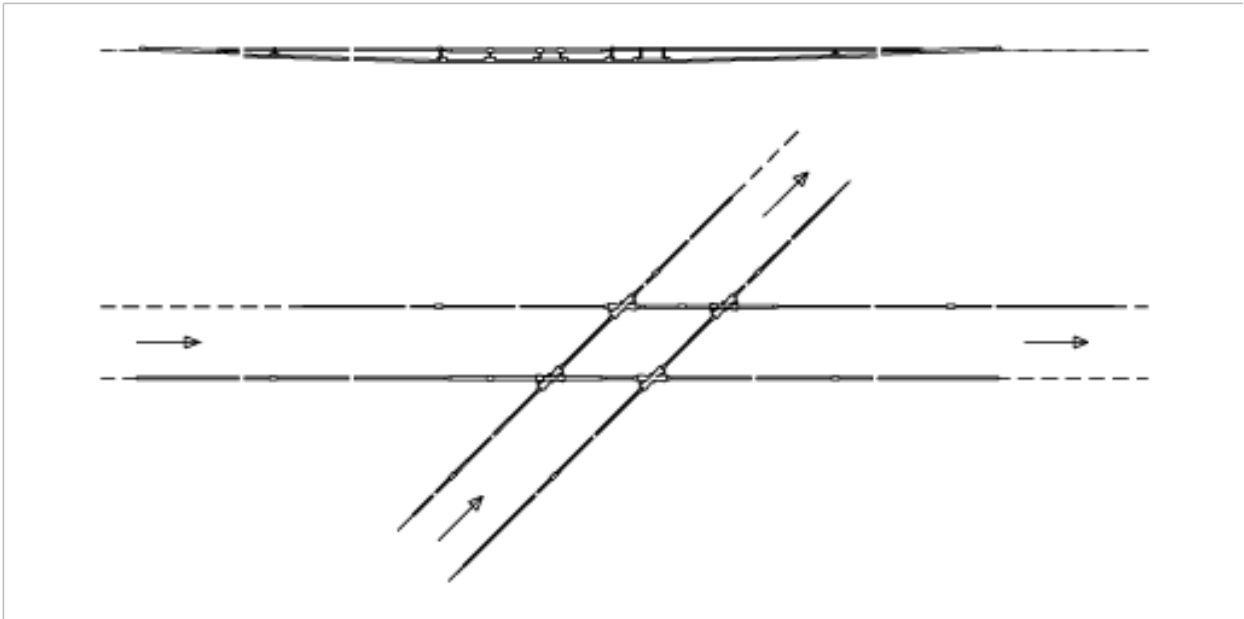

## CROSSING ETB-ETB, RIGID, WITH CROSSING PIECE 20° RIGID

### COMMENTS

- For grooved contact wire 80-120 mm<sup>2</sup>
- The insulation can be installed in any desired direction of travelling
- Auxiliary material included
- Without supporting network and suspension
- Detailed installation plans can be requested for each delivery of this assembly

### PART LIST

1	100210
4	C1048-01
4	D0132-01
34	E0143-01
8	B1322-04