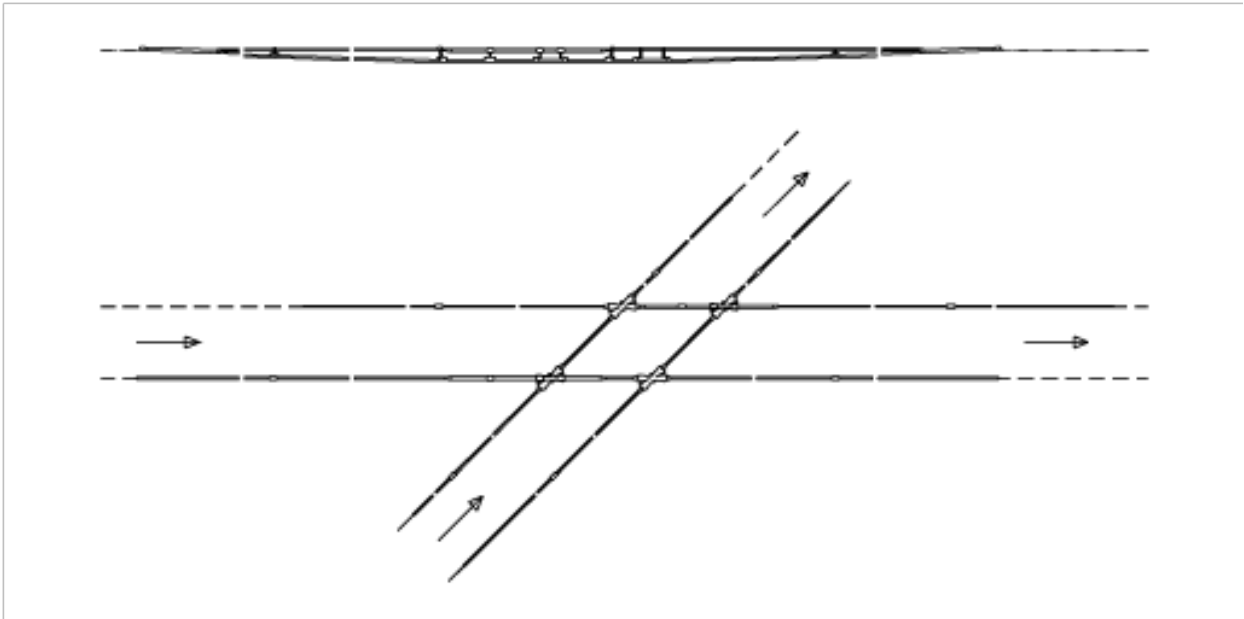

## CROSSING ETB-ETB, RIGID, WITH CROSSING PIECE 25° RIGID

### COMMENTS

- For grooved contact wire 80-120 mm<sup>2</sup>
- The insulation can be installed in any desired direction of travelling
- Auxiliary material included
- Without supporting network and suspension
- Detailed installation plans can be requested for each delivery of this assembly