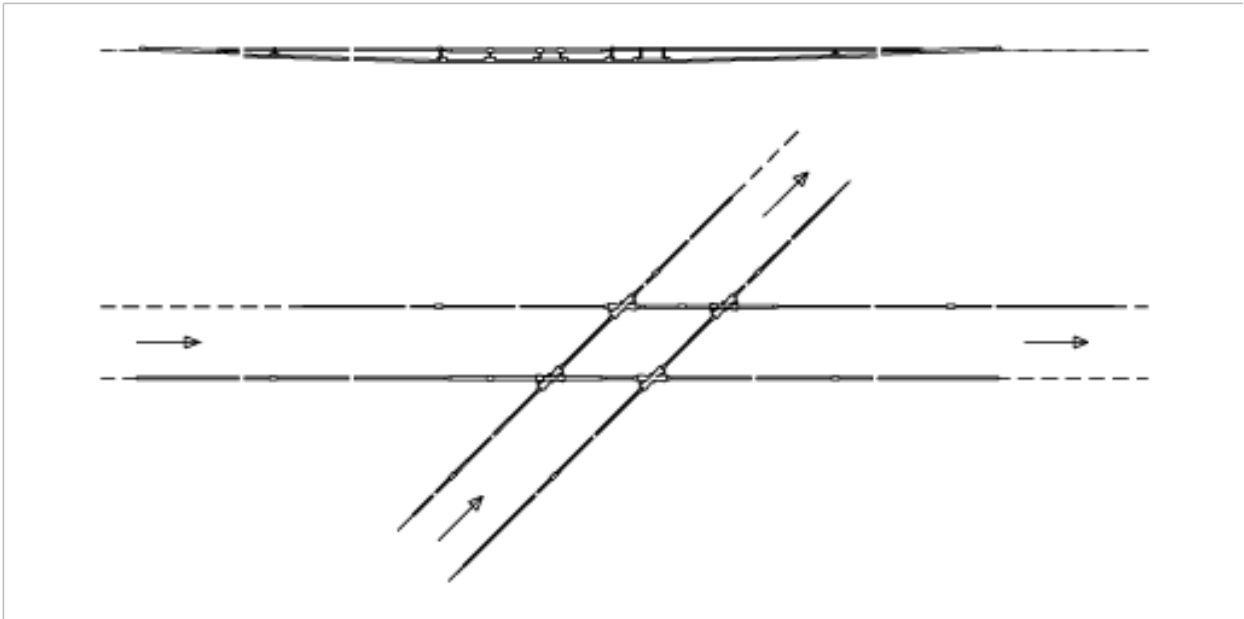

800006

CROSSING ETB-ETB, RIGID, WITH CROSSING PIECE 30° RIGID

COMMENTS

- For grooved contact wire 80-120 mm²
- The insulation can be installed in any desired direction of travelling
- Auxiliary material included
- Without supporting network and suspension
- Detailed installation plans can be requested for each delivery of this assembly

PART LIST

1	100210
4	C1050-01
4	D0132-01
34	E0143-01
8	B1322-04