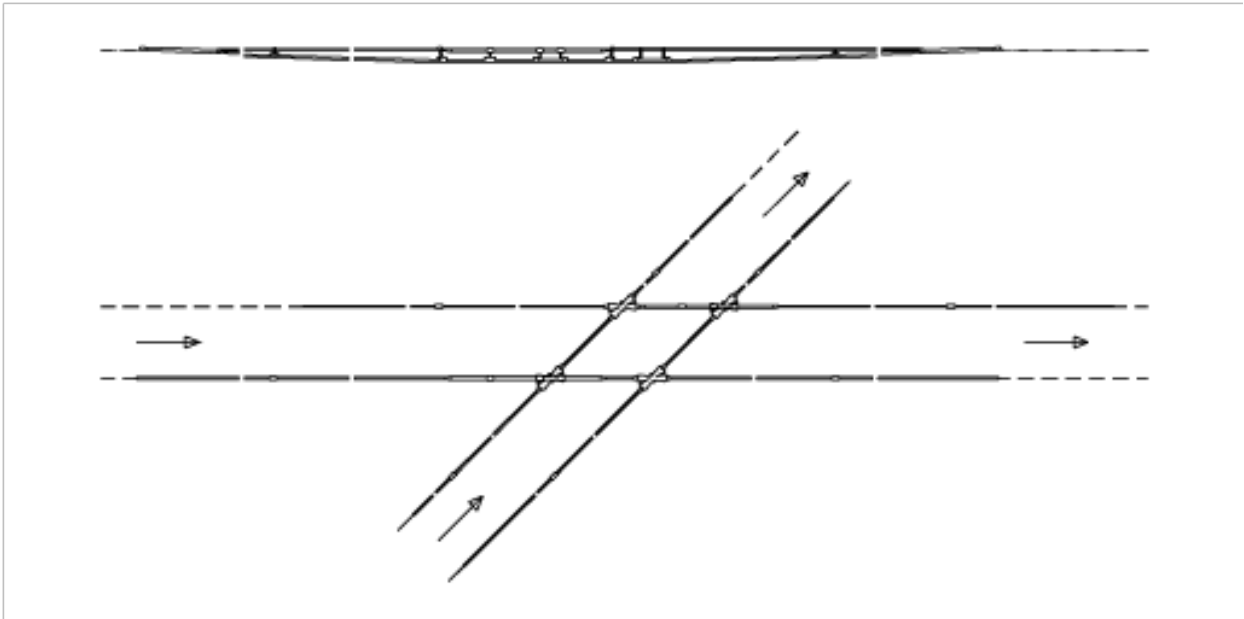

800007

CROSSING ETB-ETB, RIGID, WITH CROSSING PIECE 35° RIGID

COMMENTS

- For grooved contact wire 80-120 mm²
- The insulation can be installed in any desired direction of travelling
- Auxiliary material included
- Without supporting network and suspension
- Detailed installation plans can be requested for each delivery of this assembly

PART LIST

1	100210
4	C1051-01
4	D0132-01
34	E0143-01
8	B1322-04