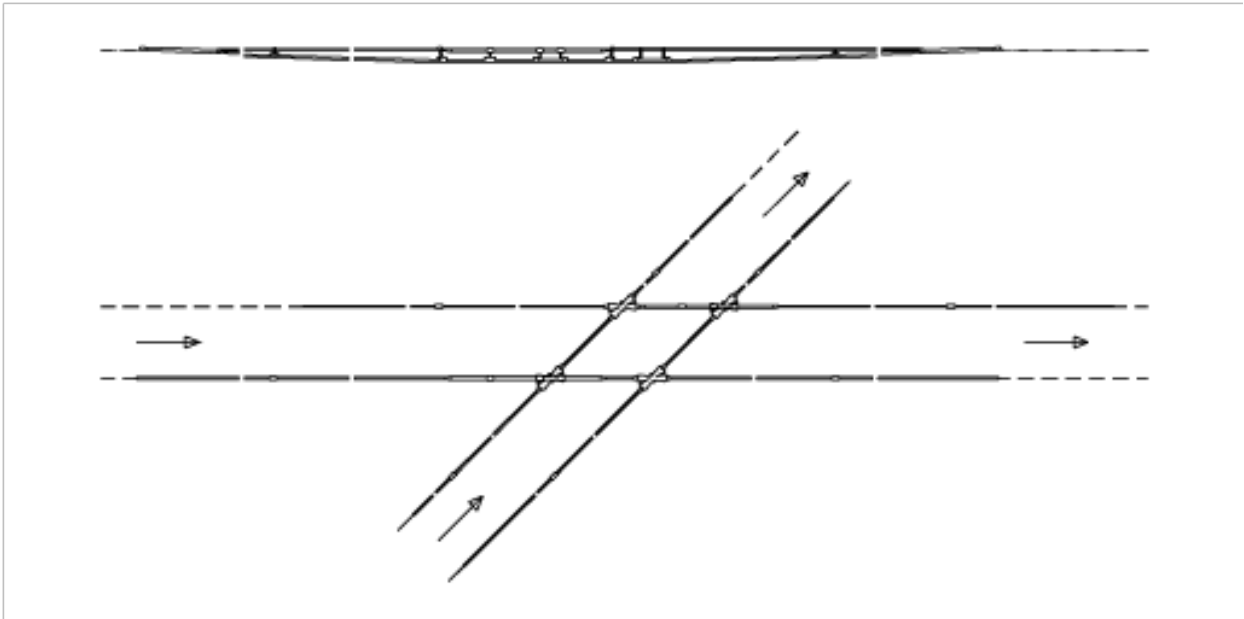

800008

CROSSING ETB-ETB, RIGID, WITH CROSSING PIECE 40° RIGID

COMMENTS

- For grooved contact wire 80-120 mm²
- The insulation can be installed in any desired direction of travelling
- Auxiliary material included
- Without supporting network and suspension
- Detailed installation plans can be requested for each delivery of this assembly

PART LIST

1	100210
4	C1052-01
4	D0132-01
34	E0143-01
8	B1322-04