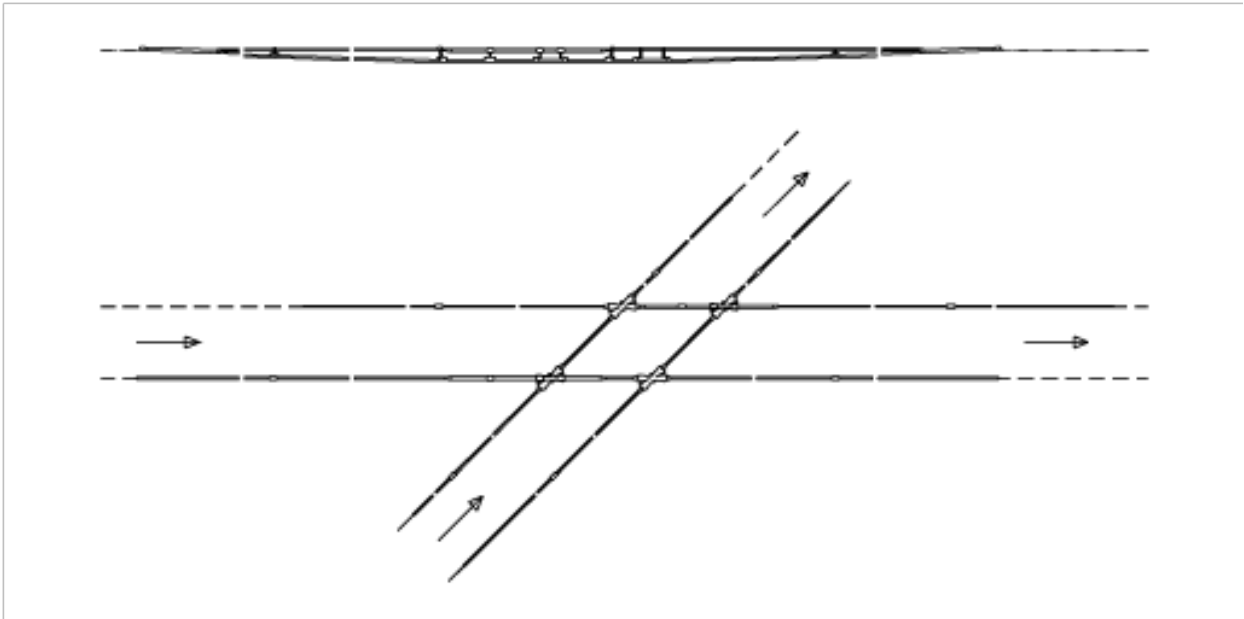

## CROSSING ETB-ETB, RIGID, WITH CROSSING PIECE 45° RIGID

### COMMENTS

- For grooved contact wire 80-120 mm<sup>2</sup>
- The insulation can be installed in any desired direction of travelling
- Auxiliary material included
- Without supporting network and suspension
- Detailed installation plans can be requested for each delivery of this assembly