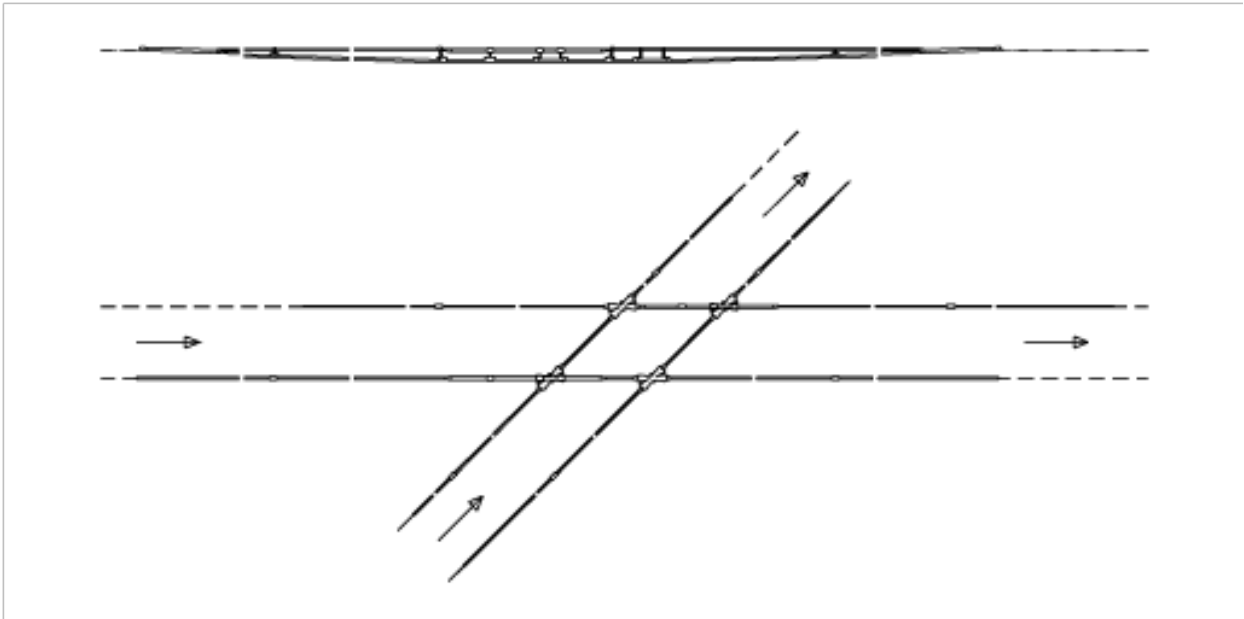

## CROSSING ETB-ETB, RIGID, WITH CROSSING PIECE 50° RIGID

### COMMENTS

- For grooved contact wire 80-120 mm<sup>2</sup>
- The insulation can be installed in any desired direction of travelling
- Auxiliary material included
- Without supporting network and suspension
- Detailed installation plans can be requested for each delivery of this assembly