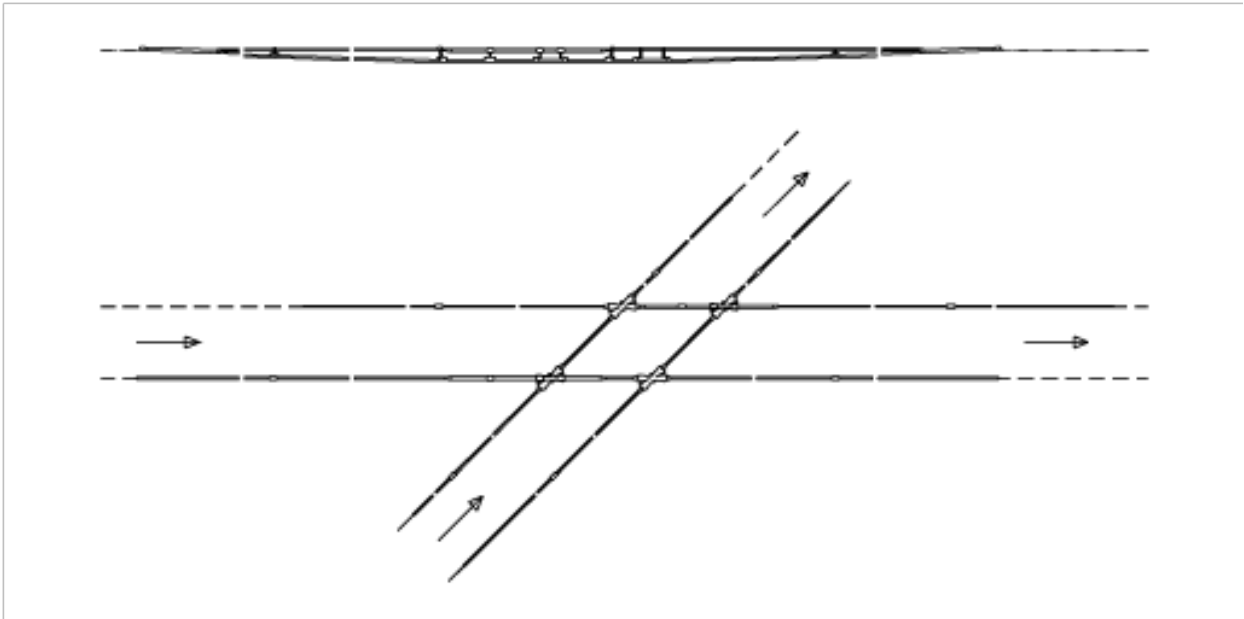

## CROSSING ETB-ETB, RIGID, WITH CROSSING PIECE 60° RIGID

### COMMENTS

- For grooved contact wire 80-120 mm<sup>2</sup>
- The insulation can be installed in any desired direction of travelling
- Auxiliary material included
- Without supporting network and suspension
- Detailed installation plans can be requested for each delivery of this assembly