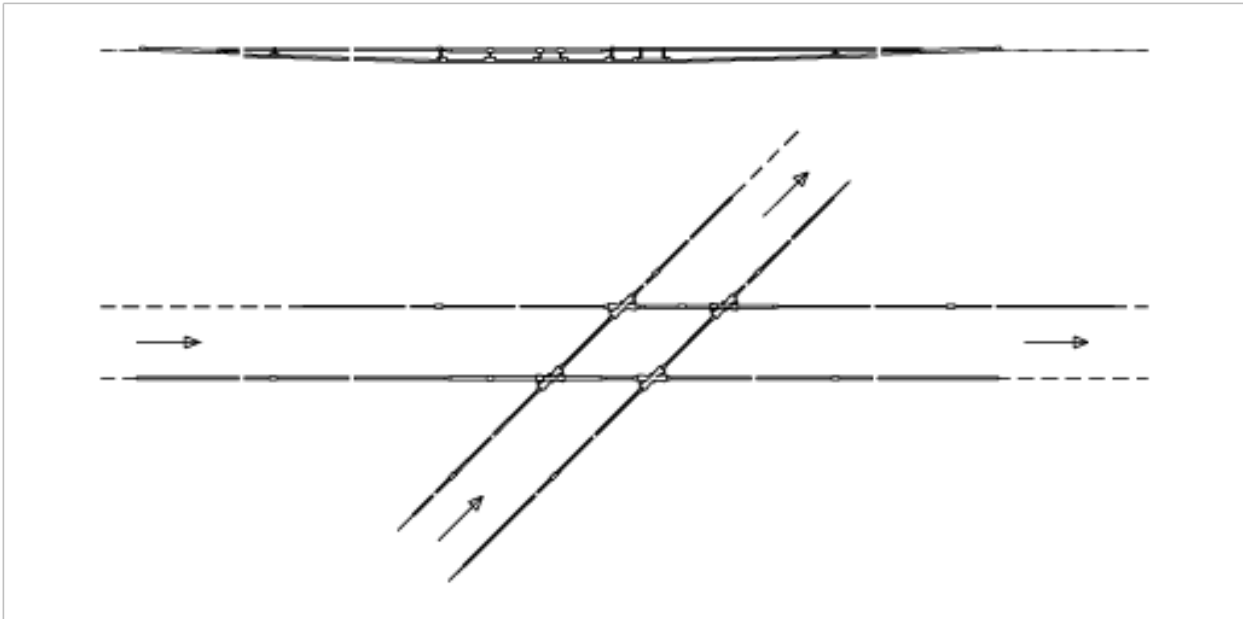

## CROSSING ETB-ETB, RIGID, WITH CROSSING PIECE 65° RIGID

### COMMENTS

- For grooved contact wire 80-120 mm<sup>2</sup>
- The insulation can be installed in any desired direction of travelling
- Auxiliary material included
- Without supporting network and suspension
- Detailed installation plans can be requested for each delivery of this assembly

### PART LIST

|    |          |
|----|----------|
| 1  | 100210   |
| 4  | C1057-01 |
| 4  | D0132-01 |
| 29 | E0143-01 |
| 8  | B1322-04 |