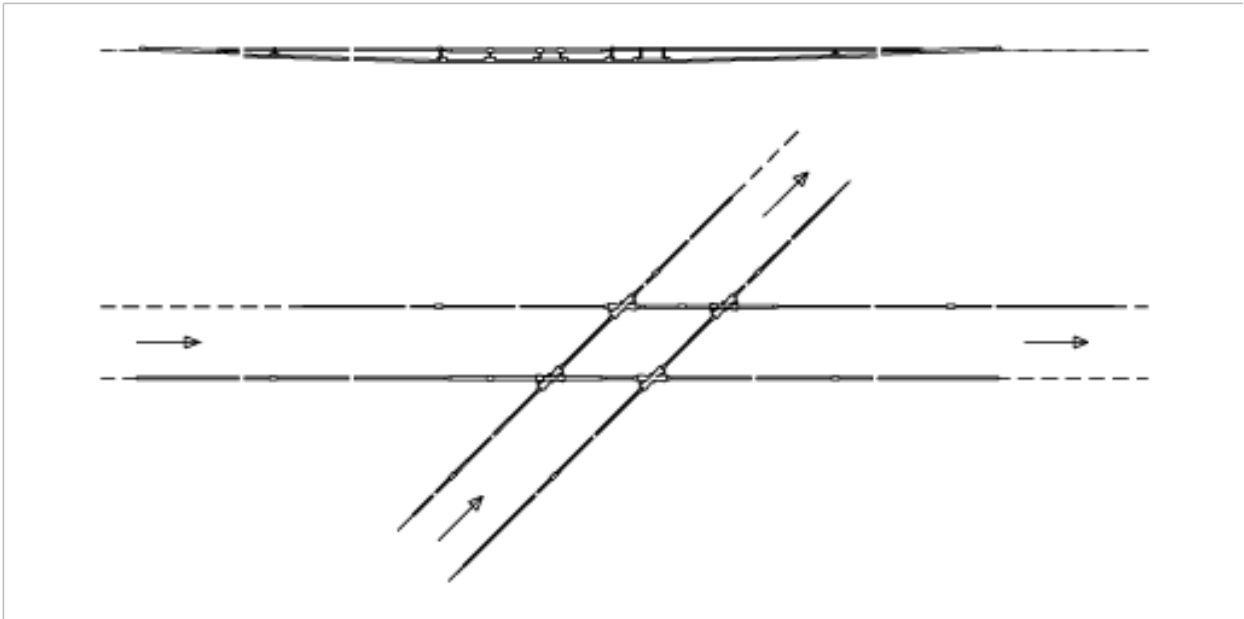

800015

CROSSING ETB-ETB, RIGID, WITH CROSSING PIECE 75° RIGID

COMMENTS

- For grooved contact wire 80-120 mm²
- The insulation can be installed in any desired direction of travelling
- Auxiliary material included
- Without supporting network and suspension
- Detailed installation plans can be requested for each delivery of this assembly

PART LIST

| | |
|----|----------|
| 1 | 100210 |
| 4 | C1059-01 |
| 4 | D0132-01 |
| 29 | E0143-01 |
| 8 | B1322-04 |