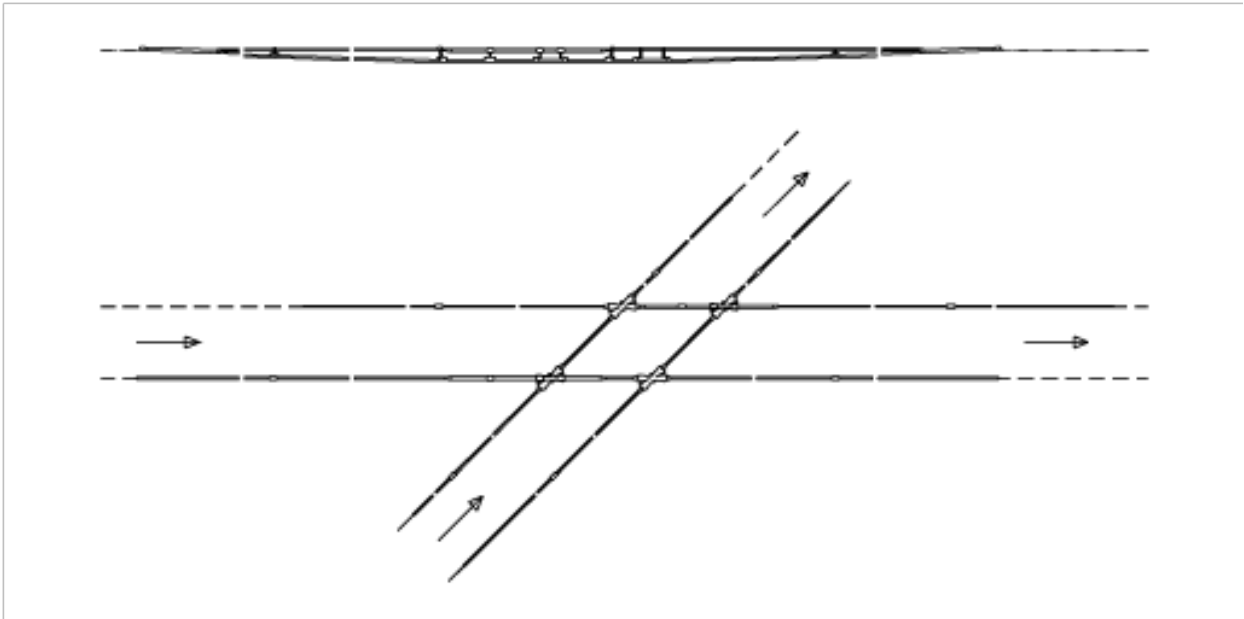

800016

CROSSING ETB-ETB, RIGID, WITH CROSSING PIECE 80° RIGID

COMMENTS

- For grooved contact wire 80-120 mm²
- The insulation can be installed in any desired direction of travelling
- Auxiliary material included
- Without supporting network and suspension
- Detailed installation plans can be requested for each delivery of this assembly

PART LIST

1	100210
4	C1060-01
4	D0132-01
29	E0143-01
8	B1322-04