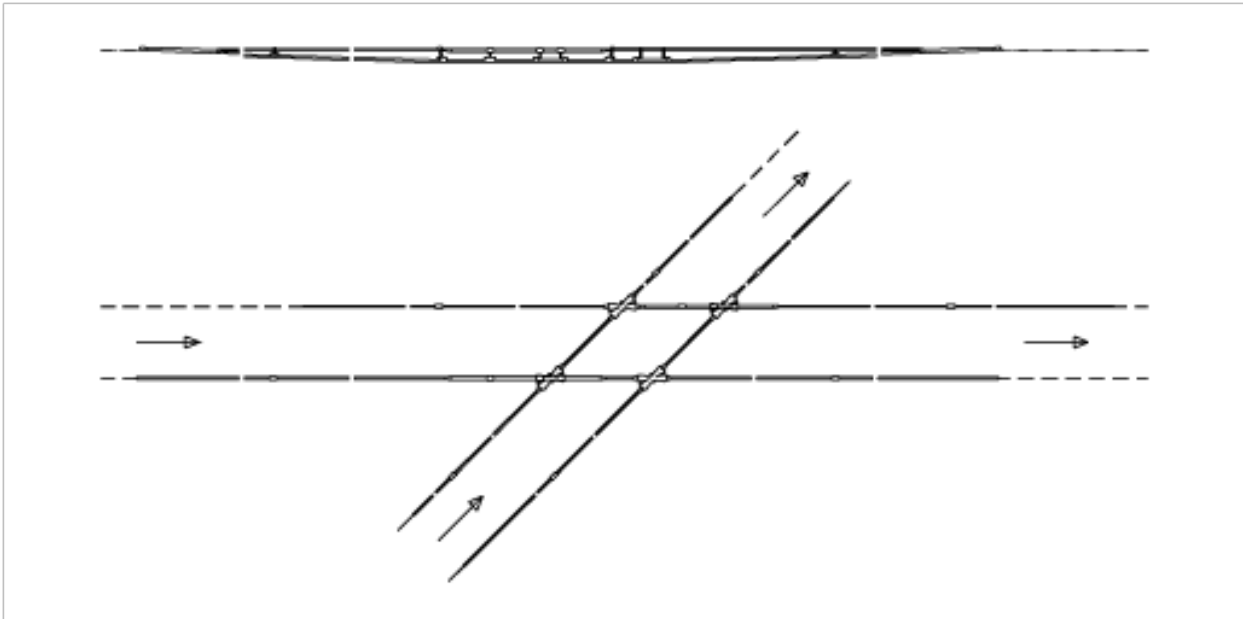

## CROSSING ETB-ETB, RIGID, WITH CROSSING PIECE 85° RIGID

### COMMENTS

- For grooved contact wire 80-120 mm<sup>2</sup>
- The insulation can be installed in any desired direction of travelling
- Auxiliary material included
- Without supporting network and suspension
- Detailed installation plans can be requested for each delivery of this assembly