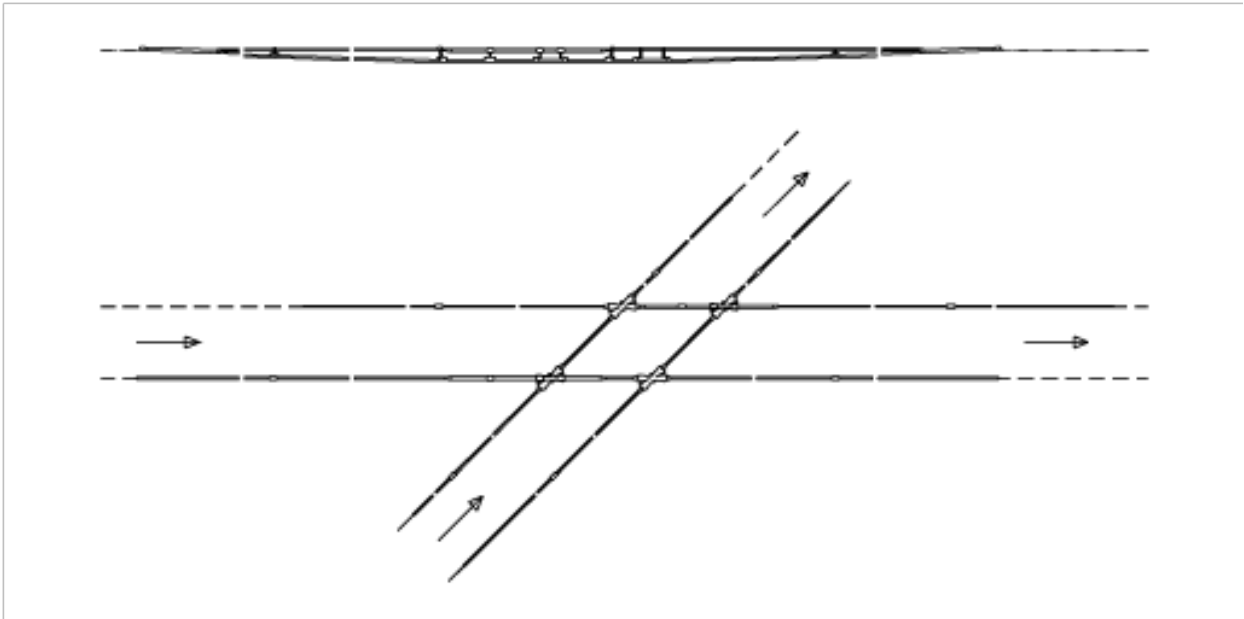

800018

CROSSING ETB-ETB, RIGID, WITH CROSSING PIECE 90° RIGID

COMMENTS

- For grooved contact wire 80-120 mm²
- The insulation can be installed in any desired direction of travelling
- Auxiliary material included
- Without supporting network and suspension
- Detailed installation plans can be requested for each delivery of this assembly

PART LIST

1	100210
4	C1062-01
4	D0132-01
29	E0143-01
8	B1322-04