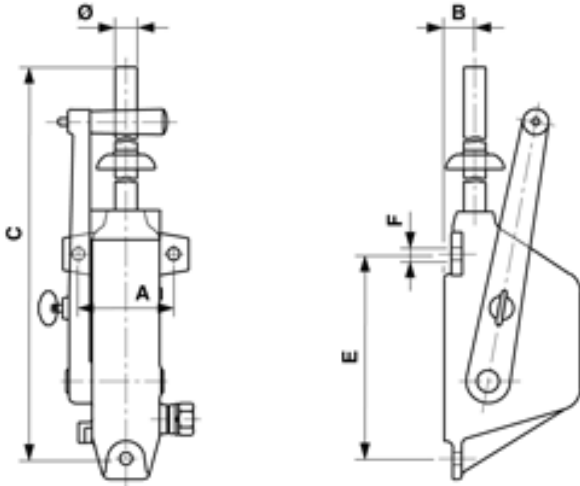

B0420-01

MANUAL OPERATION, LIFTING 120 MM WITH LOCKING, WITHOUT INDICATION SIGN

DIMENSIONS

Ø: 30 mm
B: 30 mm
A: 130 mm
C: 1360 mm
E: 280 mm
F: 17 mm

MATERIAL AND WEIGHT

Weight: 20.500 kg
Material: STL HDG

COMMENTS

- For disconnect switch Duplex 3.6 kV
For vertical single brake disconnect switch Alpha 36 kV
- When ordering please indicate the looking
- Types of looking please look under accessories
- Indication sign
to be ordered separately