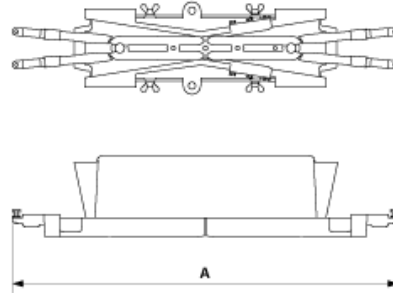

B1241-11

CROSSING PIECE ETB-ETB U99, MECHANICAL 10°, SLIDING PIECE BRONZE

DIMENSIONS

A: 721 mm

MATERIAL AND WEIGHT

Weight: 7.650 kg

COMMENTS

- For tube connection