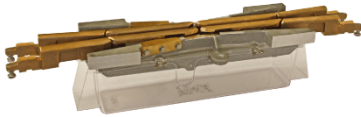

B1241-11

CROSSING PIECE ETB-ETB U99, MECHANICAL 10°, SLIDING PIECE BRONZE

DIMENSIONS

A: 721 mm

MATERIAL AND WEIGHT

Weight: 7.650 kg

COMMENTS

- For tube connection