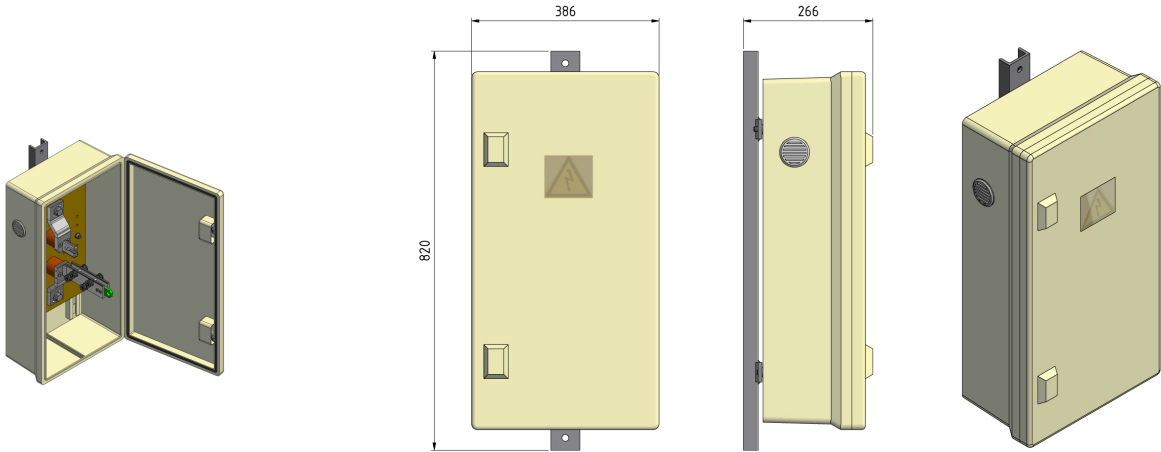

B1513-01

KNIFE-BLADE DISCONNECT SWITCHES WITH 1 KNIFE-BLADE FOR 1 FEEDING (WITH 1 ENTRY AND 1 EXIT)

DIMENSIONS

length: 820 mm

width: 386 mm

height: 266 mm

MATERIAL AND WEIGHT

Weight: 22.6 kg

Material: GRP

APPLICABLE STANDARDS

EN 50119-1: 2009

EN 50123-1: 2003

EN 50124-1: 2001

FUNCTION

SPECIFICATIONS

Nominal voltage: 1.5 kV DC

Rated operating current: 1 kA

COMMENTS

- With attachment cross bracket
- Without drilled hole for entries and exits Use
- Cylinder of a lock as per indication, the keys are included