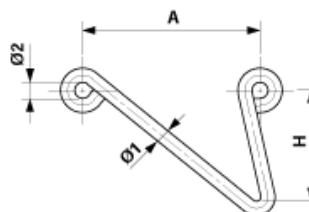

C0141-01

LINK BRACKET, H = 120 MM

DIMENSIONS

$\varnothing 2$: 18 mm

H: 120 mm

A: 200 mm

$\varnothing 1$: 16 mm

MATERIAL AND WEIGHT

Weight: 0.910 kg

Material: STL HDG