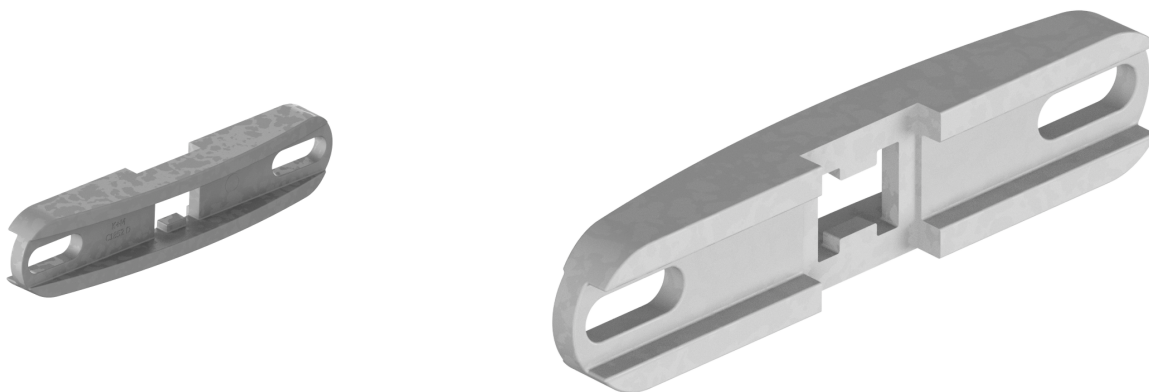

C1853-01

BRACKET 180-240

DIMENSIONS

L = 294 mm

B = 60 mm

H = 38.5 mm

MATERIAL AND WEIGHT

Material: Aluminium

Weight: 0.84 kg

LOADS

Breaking load: 38 kN