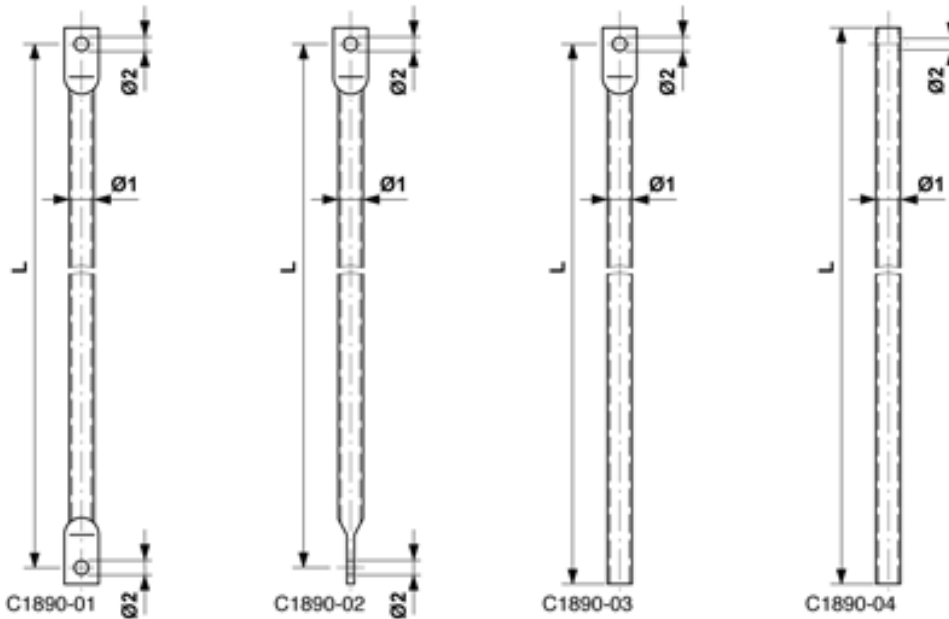

C1890-01

OPERATING ROD STRAIGHT, L= 1700 MM

DIMENSIONS

Ø2: 17 mm

Ø1: 30 mm

L: 1700 mm

MATERIAL AND WEIGHT

Material: Al

COMMENTS

- For disconnect switch Duplex, arcing horns and Alpha