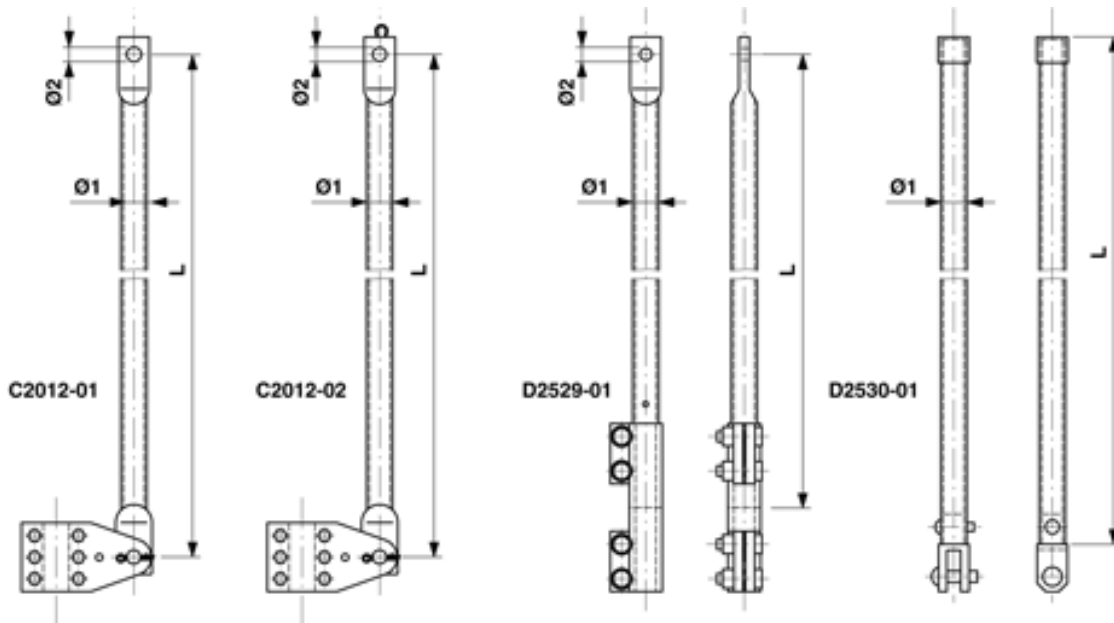

C2012-01

OPERATING ROD STRAIGHT COMPLETE, L= 1700 MM, FOR DISCONNECT SWITCH DUPLEX AND ALPHA

DIMENSIONS

$\varnothing 2$: 17 mm

$\varnothing 1$: 30 mm

L: 1700 mm

MATERIAL AND WEIGHT

Material: Al