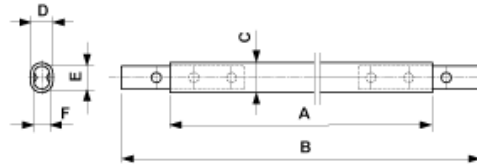

D2270-01

COPPER TUBE WITH JOINT

DIMENSIONS

- C: 24 mm
- D: 18 mm
- A: 368 mm
- B: 446 mm
- E: 18.6 mm
- F: 12.6 mm

MATERIAL AND WEIGHT

Material: Cu/STL prom
Weight: 0.780 kg

COMMENTS

- For tube connection