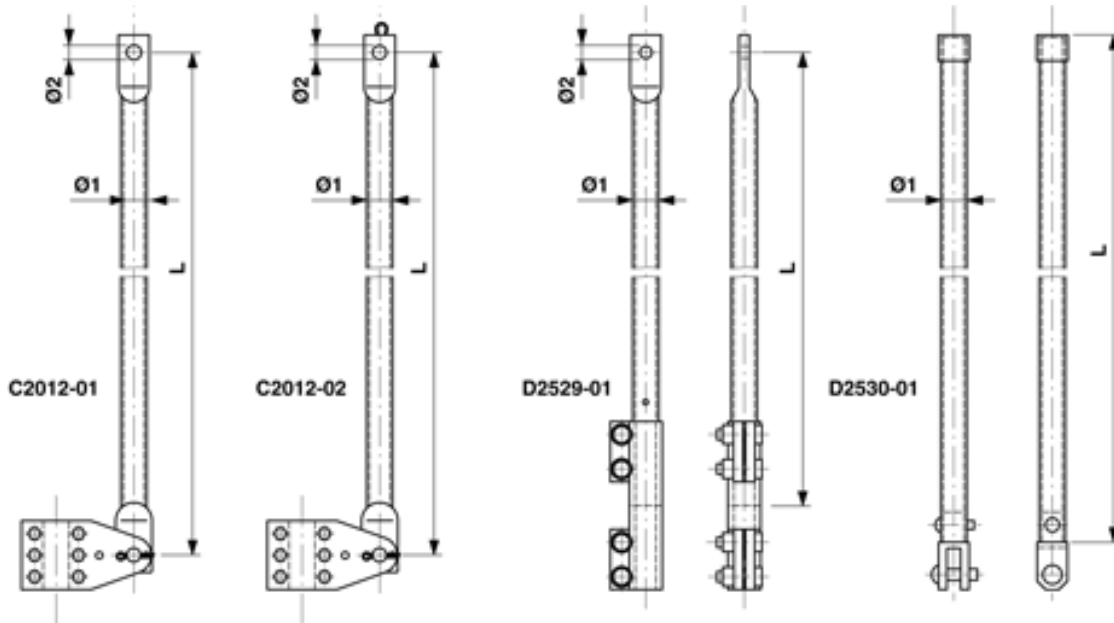

D2530-01

OPERATING ROD STRAIGHT COMPLETE, L= 1700 MM, FOR DISCONNECT SWITCH DUPLEX, ARCING HORNS AND ALPHA

DIMENSIONS

$\varnothing 2$: mm

$\varnothing 1$: 30 mm

L: 6000 mm

MATERIAL AND WEIGHT

Material: Al