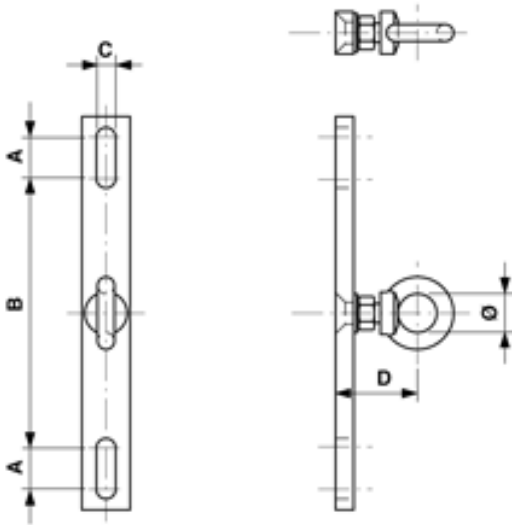

### OPERATING ROD GUIDE COMPLETE TO POLES HEB 180–220

#### DIMENSIONS

A: 30 mm

Ø: 35 mm

C: 14 mm

B: 196 mm

D: 67 mm

#### MATERIAL AND WEIGHT

Material: STL HDG/SST

#### COMMENTS

- Attachment material for poles HEB:

U-bolt Ø= 12 mm

Part no. E0582-... (1 pce.)

(to be ordered separately)