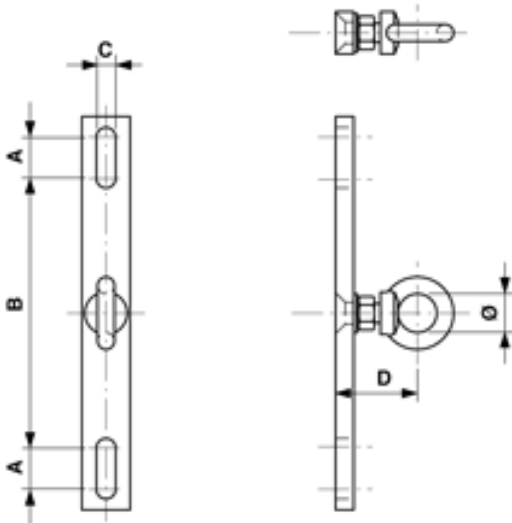

### OPERATING ROD GUIDE COMPLETE TO POLES HEB 240-260

#### DIMENSIONS

A: 30 mm

Ø: 35 mm

C: 14 mm

B: 196 mm

D: 67 mm

#### MATERIAL AND WEIGHT

Material: STL HDG/SST

#### COMMENTS

- Attachment material for poles HEB:

U-bolt Ø= 12 mm

Part no. E0582-... (1 pce.)

(to be ordered separately)