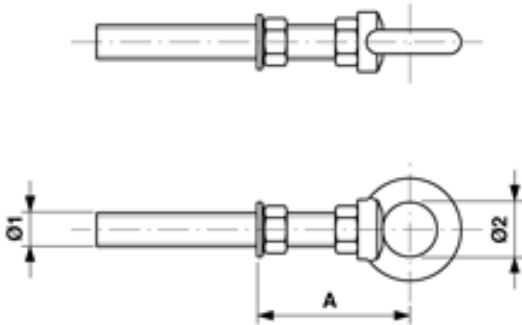

D2532-04

OPERATING ROD GUIDE COMPLETE TO WALL

DIMENSIONS

Ø1: M16

Ø2: 35 mm

A: 60-80 mm

MATERIAL AND WEIGHT

Material: SST

COMMENTS

- The attachment material to wall is included

PART LIST

1	352642
2	352302
1	352292
1	301199
1	301201