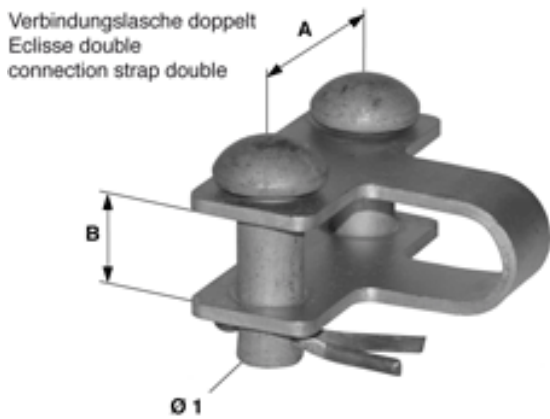

D2959-02

CONNECTION STRAP DOUBLE FOR STEADY ARM SUSPENSION

DIMENSIONS

B: 17 mm

Ø1: 13 mm

A: 43 mm

MATERIAL AND WEIGHT

Weight: 0.210 kg

Material: STL HDG/SST