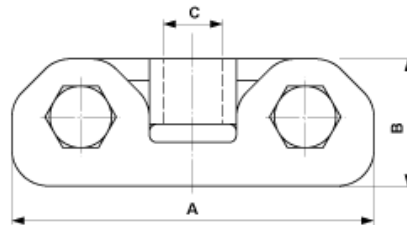

E0383-01

CONTACT WIRE CLAMP FOR 2 GROOVED CONTACT WIRES

DIMENSIONS

C: 5/8"

A: 100 mm

B: 35 mm

MATERIAL AND WEIGHT

Material: Bz

Weight: 0.460 kg

COMMENTS

- Contact wire at equal height
 - For grooved contact wire 80-120 mm²
- (Other contact wire sections on request)