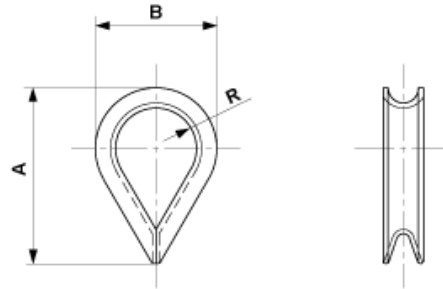

E0492-01

THIMBLE, 35 MM², STL HDG

DIMENSIONS

A: 54 mm

B: 39 mm

R: 12 mm

MATERIAL AND WEIGHT

Weight: 0.034 kg

Material: STL HDG

SPECIFICATIONS

For cable Ø: 7.5 mm