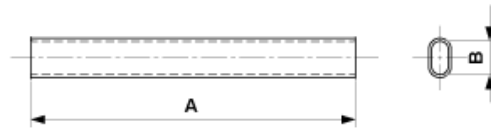

E0493-04

SLEEVES, 50 MM², CU

DIMENSIONS

B: 20 mm

A: 180 mm

MATERIAL AND WEIGHT

Material: Cu

Weight: 0.138 kg

SPECIFICATIONS

For cable Ø: 9 mm