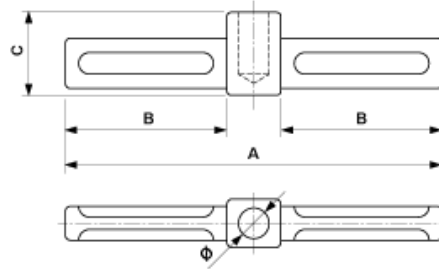

E1491-01

TUBE CONNECTION PIECE WITH 0.5" ATTACHMENT

DIMENSIONS

Ø: Ww 0.5" mm

C: 30.7 mm

B: 60 mm

A: 140 mm

MATERIAL AND WEIGHT

Material: Cu

Weight: 0.230 kg

COMMENTS

- For tube connection (on both sides)
- Cu-tube must be pressed