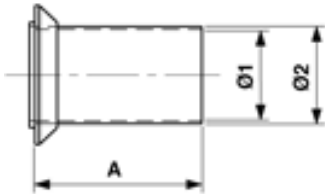

E2561-01

**CONNECTION PIECE COMPLETE, Ø = 66/70 X 120 MM, FOR KNIFE-BLADE
DISCONNECT SWITCHES AT THE BOTTOM**

DIMENSIONS

Ø1: 66 mm

Ø2: 70 mm

A: 120 mm

MATERIAL AND WEIGHT

Material: GRP

Weight: 0.180 kg

COMMENTS

- For connection of the conduits to the box