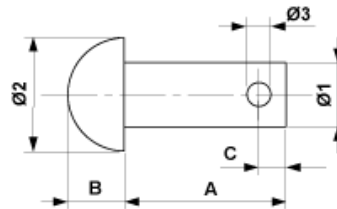

E3232-03

PIN, 12 X 80

DIMENSIONS

A: 80 mm

B: 8 mm

Ø2: 22 mm

Ø1: 12 mm

C: 5.8 mm

Ø3: 5.7 mm

MATERIAL AND WEIGHT

Weight: 0.089 kg

Material: SST

COMMENTS

- The split pin have to be ordered separately
- Additional executions on request