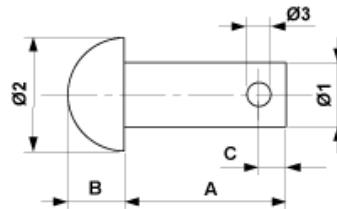

E3232-04

PIN, 12 X 90

DIMENSIONS

B: 8 mm

Ø2: 22 mm

A: 90 mm

Ø1: 12 mm

C: 5.8 mm

Ø3: 5.7 mm

MATERIAL AND WEIGHT

Weight: 0.098 kg

Material: SST

COMMENTS

- The split pin have to be ordered separately
- Additional executions on request