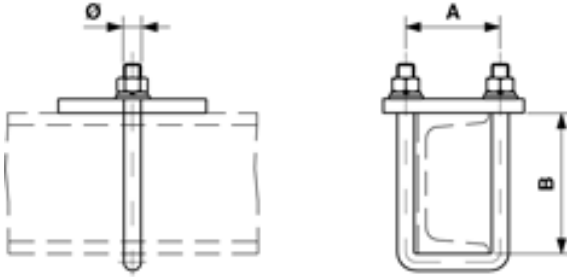

E3291-01

ATTACHMENT FOR DISCONNECT SWITCH DUPLEX TO DISCONNECT SUPPORT BRACKETS UNP 100

DIMENSIONS

A: 67 mm

Ø: M12

B: 100 mm

MATERIAL AND WEIGHT

Weight: 1.150 kg

Material: STL HDG

COMMENTS

- The attachment material is included

PART LIST

2 E1884-01

2 E3290-01